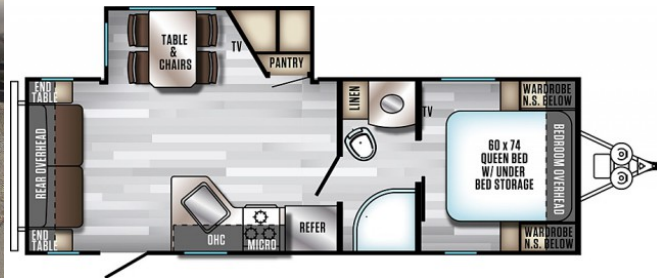

Wagner's RV Center, Inc.
 1751 Wildwood Drive WI 54173
 (920) 434-2380 - <https://www.wagnersrv.com/>

2019 Cherokee Alpha Wolf 23RD

Description:

\$22,995- BLOWOUT 2019!

2019 Cherokee Alpha Wolf 23RD This laminated fiberglass unit has more for the money than any other light weight camper on the market and it is better built! If you are looking for mega value without sacrificing quality, this is it! Perfect couples unit that has very usable features that many campers in this price range lack! Check out the HUGE 20 FOOT AWNING!.....DARE TO COMPARE!

Exterior Length	29'-4"	Unloaded Vehicle Weight	5,392
Exterior Height	11'-0"	Cargo Carrying Capacity	2,208
Dry Hitch Weight	600	Grey Water Capacity	42.0
Fresh Water Capacity	49.0	Year	2019
Black Water Capacity	42.0		