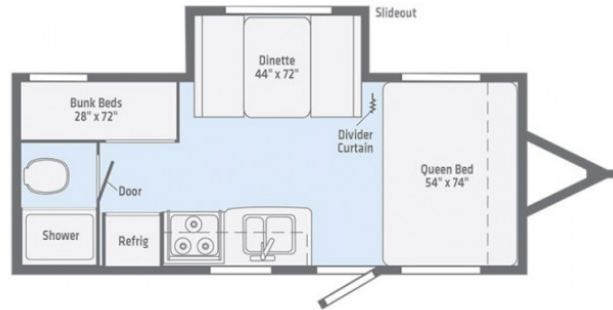

## 2018 Winnebago Micro Minnie 2100BH Cherry/Graphite

Description: ~~WAS \$23,995~~ NOW \$19,995

2018 Winnebago Micro Minnie 2100BH Cherry/Graphite This lite-weight, durable camper has a perfect layout for a family of up to 6 people! It you have a mid sized SUV or lite duty truck this is perfect for you!.....ONE OF THE MOST TRUSTED, QUALITY NAMES IN THE INDUSTRY!

Exterior Length	21'-11"
Exterior Height Including Ac	9'-8"
Interior Height Living Area	6'-4"
Unloaded Vehicle Weight	3,760
Dry Hitch Weight	0
Gross Vehicle Weight Rating	0
Cargo Carrying Capacity	0
Exterior Storage	0
Sleeping Capacity	6
Furnace BTU Output	0
Fresh Water Capacity	31.0
Grey Water Capacity	25.0
Black Water Capacity	25.0
Year	2018