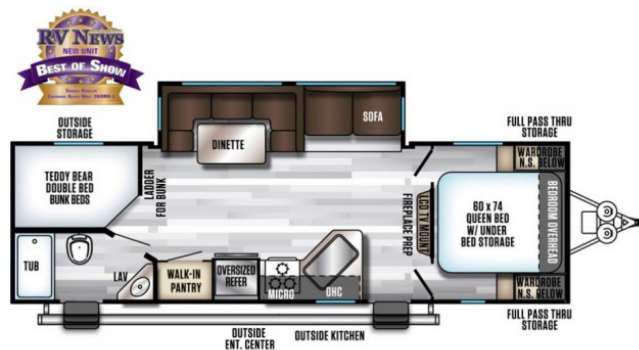

Wagner's RV Center, Inc.
 1751 Wildwood Drive WI 54173
 (920) 434-2380 - <https://www.wagnersrv.com/>

2019 Cherokee Alpha Wolf 26DBH

Description:

WAS \$26,995- NOW ONLY \$21,995

2019 Cherokee Alpha Wolf 26DBH This is not just another boring camper. If you want something different.... something that makes sense... something that your whole family will be able to enjoy, this one is a fairly common layout with more storage and much better looks! More usable features like a huge 20 foot awning, MorRyde fold-down entry steps, larger 8 cubic foot fridge, electric tongue jack, outside fridge, better insulation, outside speakers, back-up camera prep, Huge "U" dinette, tons of large windows, Giant Pantry, and tons of storage!....."RV NEWS" NAMED THIS CAMPER "BEST IN SHOW"DARE TO COMPARE!!!

| | | | |
|-----------------------------|--------|-------------------------|-------|
| Exterior Length | 31'-6" | | |
| Unloaded Vehicle Weight | 5,795 | Dry Hitch Weight | 632 |
| Gross Vehicle Weight Rating | 7,632 | Cargo Carrying Capacity | 1,837 |
| Sleeping Capacity | 10 | Fresh Water Capacity | 55.0 |
| Grey Water Capacity | 42.0 | Black Water Capacity | 42.0 |
| Year | 2019 | | |